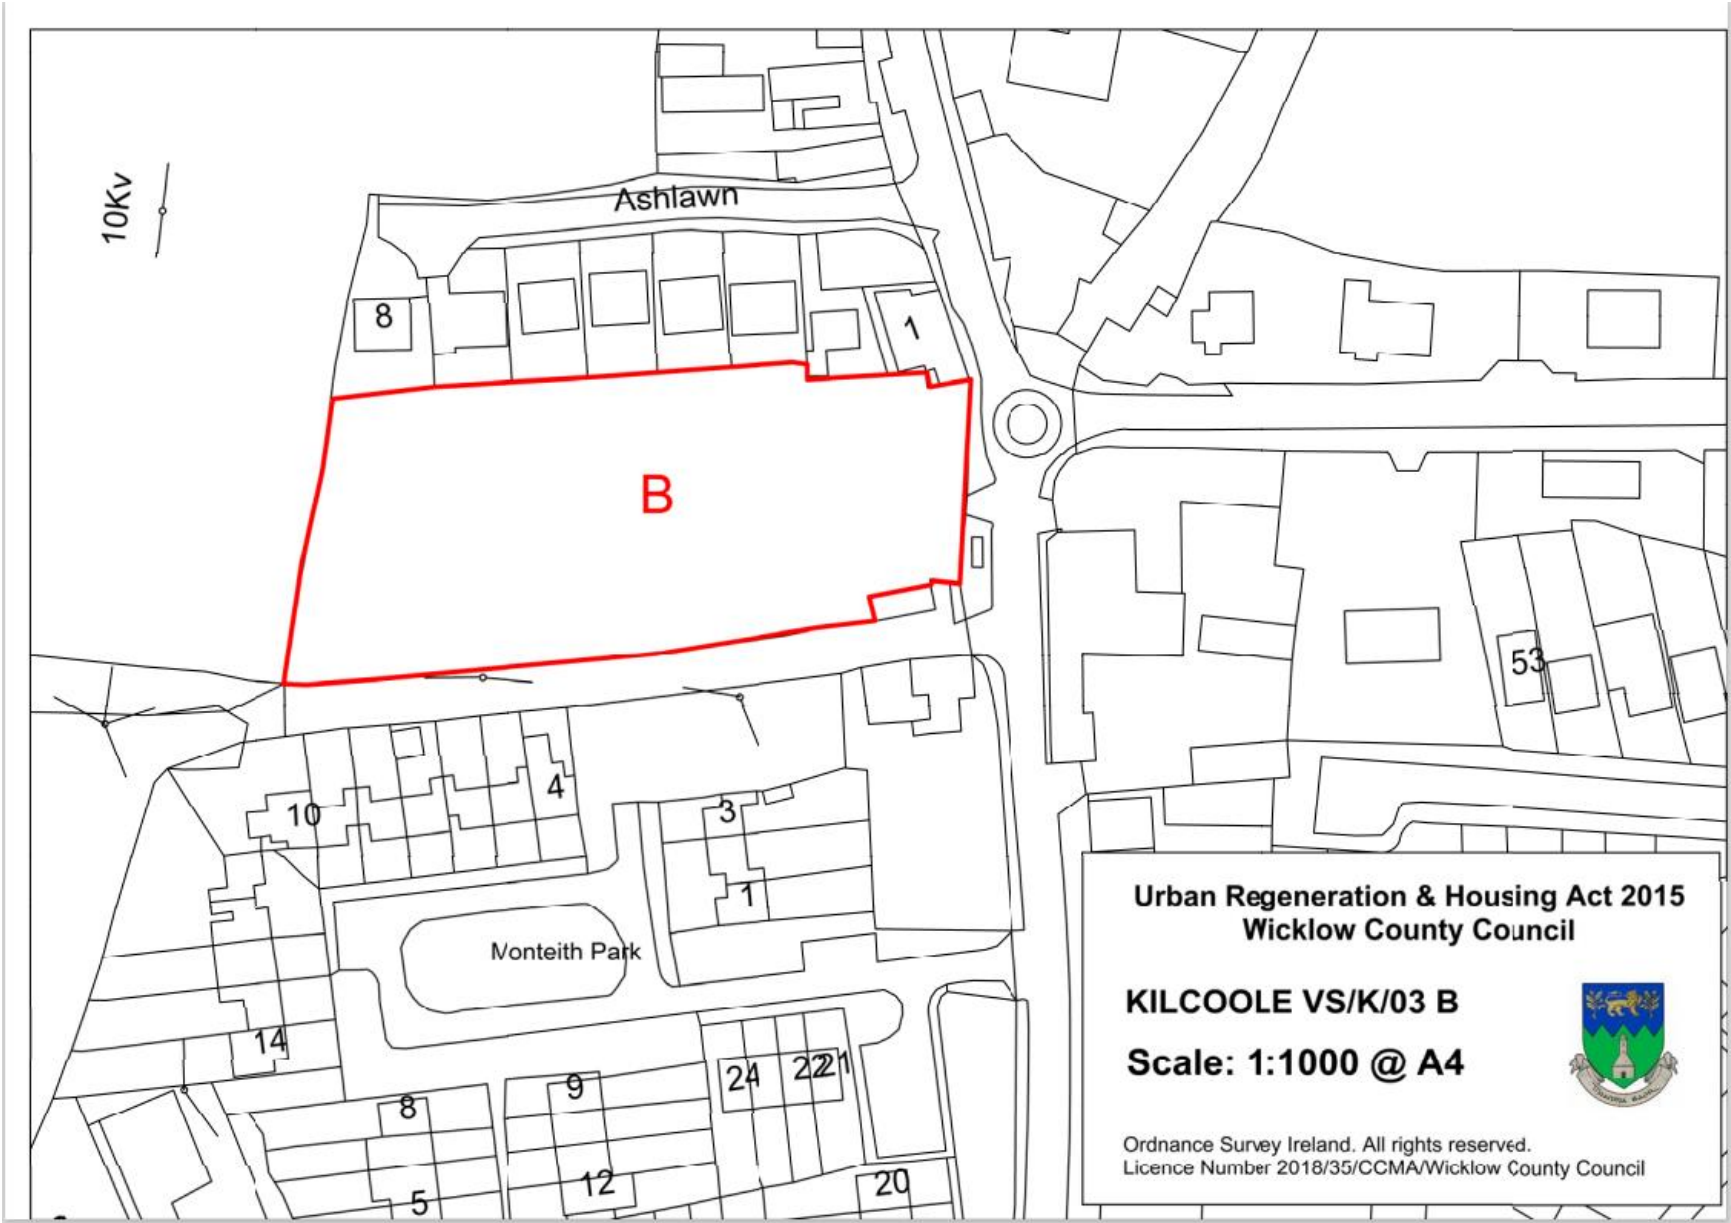

10Kv

Ashlawn

8

1

B

53

10

4

3

1

Monteith Park

14

8

9

24

221

5

12

20

Urban Regeneration & Housing Act 2015
Wicklow County Council

KILCOOLE VS/K/03 B

Scale: 1:1000 @ A4

Ordnance Survey Ireland. All rights reserved.
Licence Number 2018/35/CCMA/Wicklow County Council