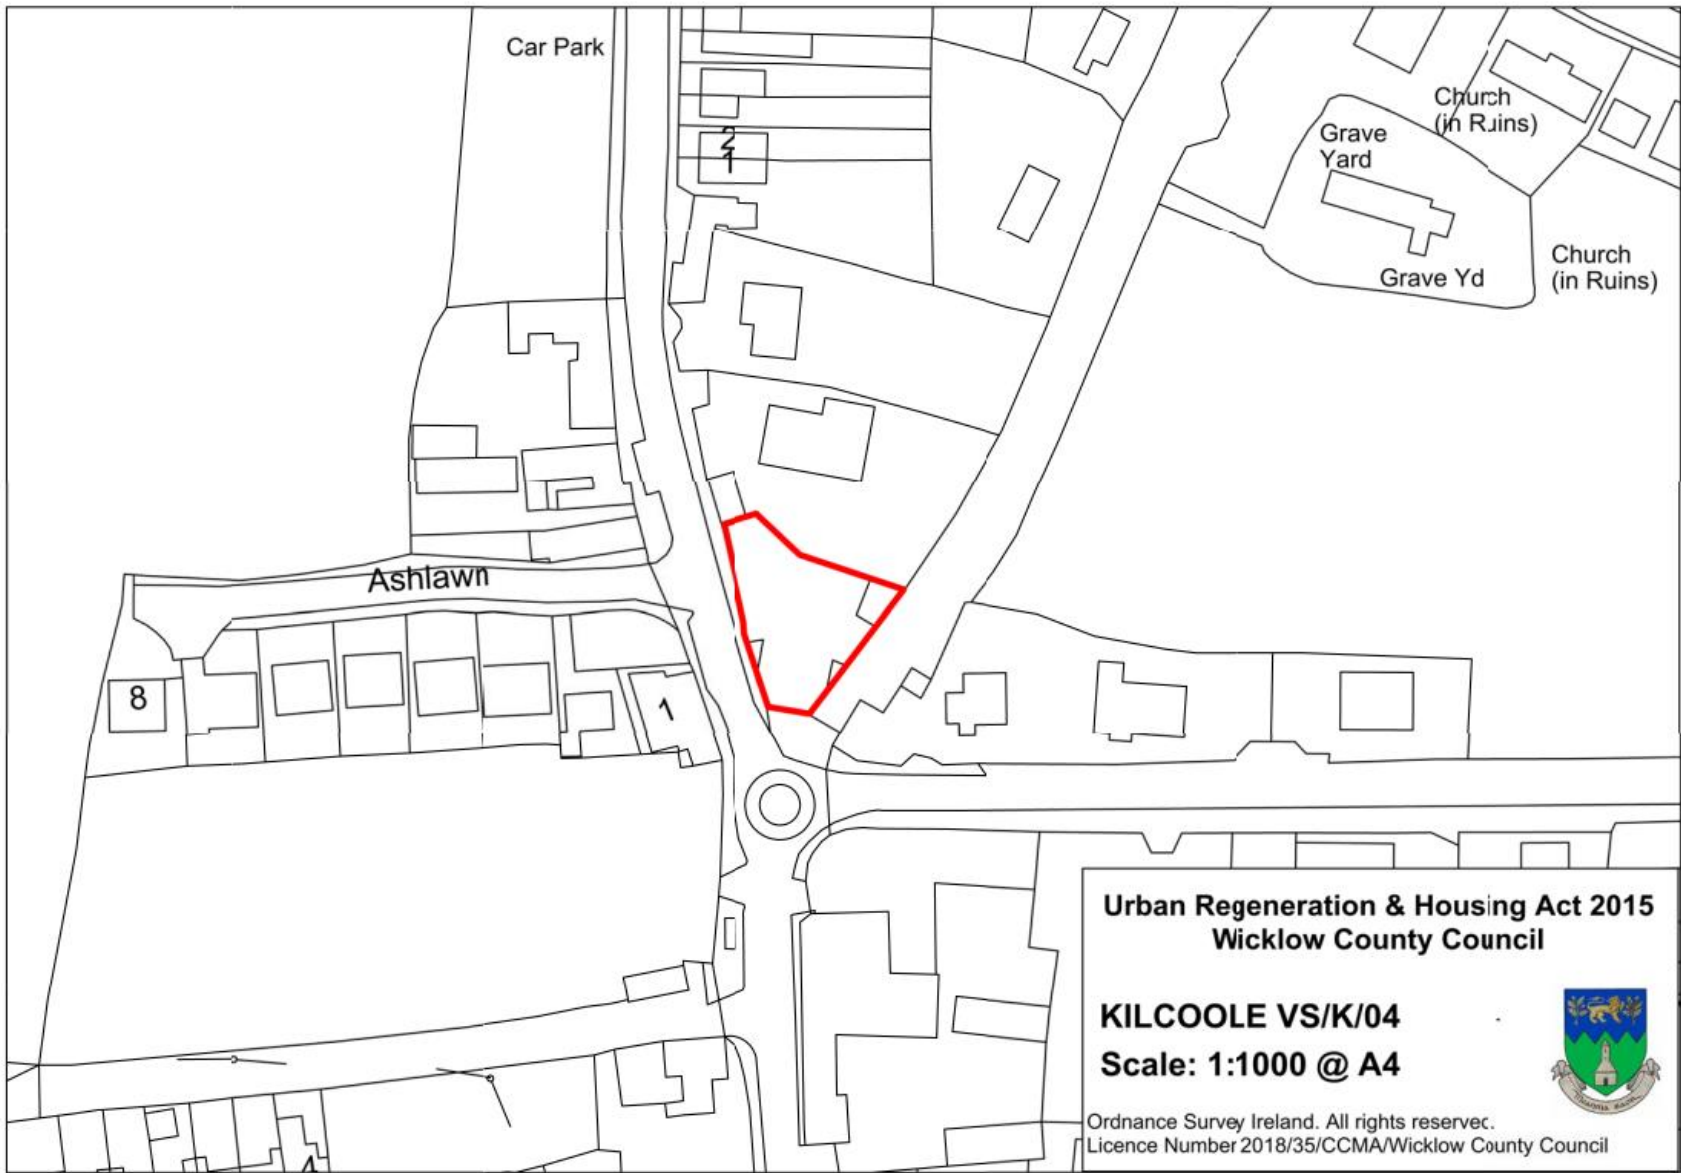

221

5

12

20

Urban Regeneration & Housing Act 2015
Wicklow County Council

KILCOOLE VS/K/03 B

Scale: 1:1000 @ A4

Ordnance Survey Ireland. All rights reserved.
Licence Number 2018/35/CCMA/Wicklow County Council